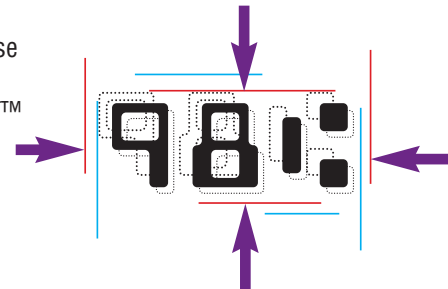

Built-in Secure Encryption and Decryption

Data security is critical in a distributed printing application. TROY's encryption/ decryption technology "unlocks" and prints the data only when it is received at the TROY printer.

Available on TROY MICR 4015 Secure and Secure Ex printers

Accredited Solutions Business Partner