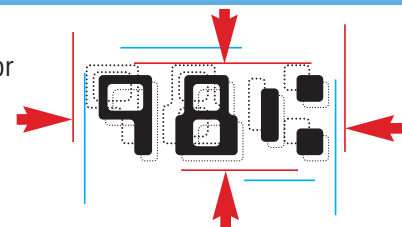

TROY MICR 3015 Security Printers

HP AUTHORIZED - TROY ENHANCED

Major Selling Points

Three Model Choices

Providing security options to fit your need

Network Ready

All 3015 printers are network ready out of the box – no purchase of network card necessary

Improved Value

Faster first page out and speed

Low Cost of Ownership

HP award-winning reliability combined with superior fraud and theft deterrence from TROY.

Versatile Supply Options

All TROY printers are fully compatible with TROY MICR cartridges and standard HP cartridges

Accredited Solutions Business Partner

TROY Exclusive Security Features

3-Position Printer Key Locks and Paper Tray Locks

Most businesses locate their workgroup printer in an open office environment. This creates a security risk. TROY offers MICR locks and paper tray locks to reduce the risk of check stock theft and printer misuse.

Standard on TROY MICR 3015 Secure Ex.
Tray locks optional on other MICR 3015 printers.

Exclusive TROYmark™ Intelligent Anti-tampering Technology

TROYmark™ is a watermark of user-defined variable data, printed diagonally across each check. It provides state-of-the-art deterrence of fraudulent check alteration.

Standard on TROY MICR 3015 Secure Ex.

ExPT™ Exact Positioning Technology

A MICR line out of alignment is one cause of rejected checks, a multi-million dollar problem for banks and companies. ExPT™ allows users to precisely adjust the MICR line without affecting the data file.

Available on all TROY MICR 3015 printers.

Built-in Secure Encryption and Decryption

Data security is critical in a distributed printing application. TROY's encryption/ decryption technology "unlocks" and prints the data only when it is received at the TROY printer.